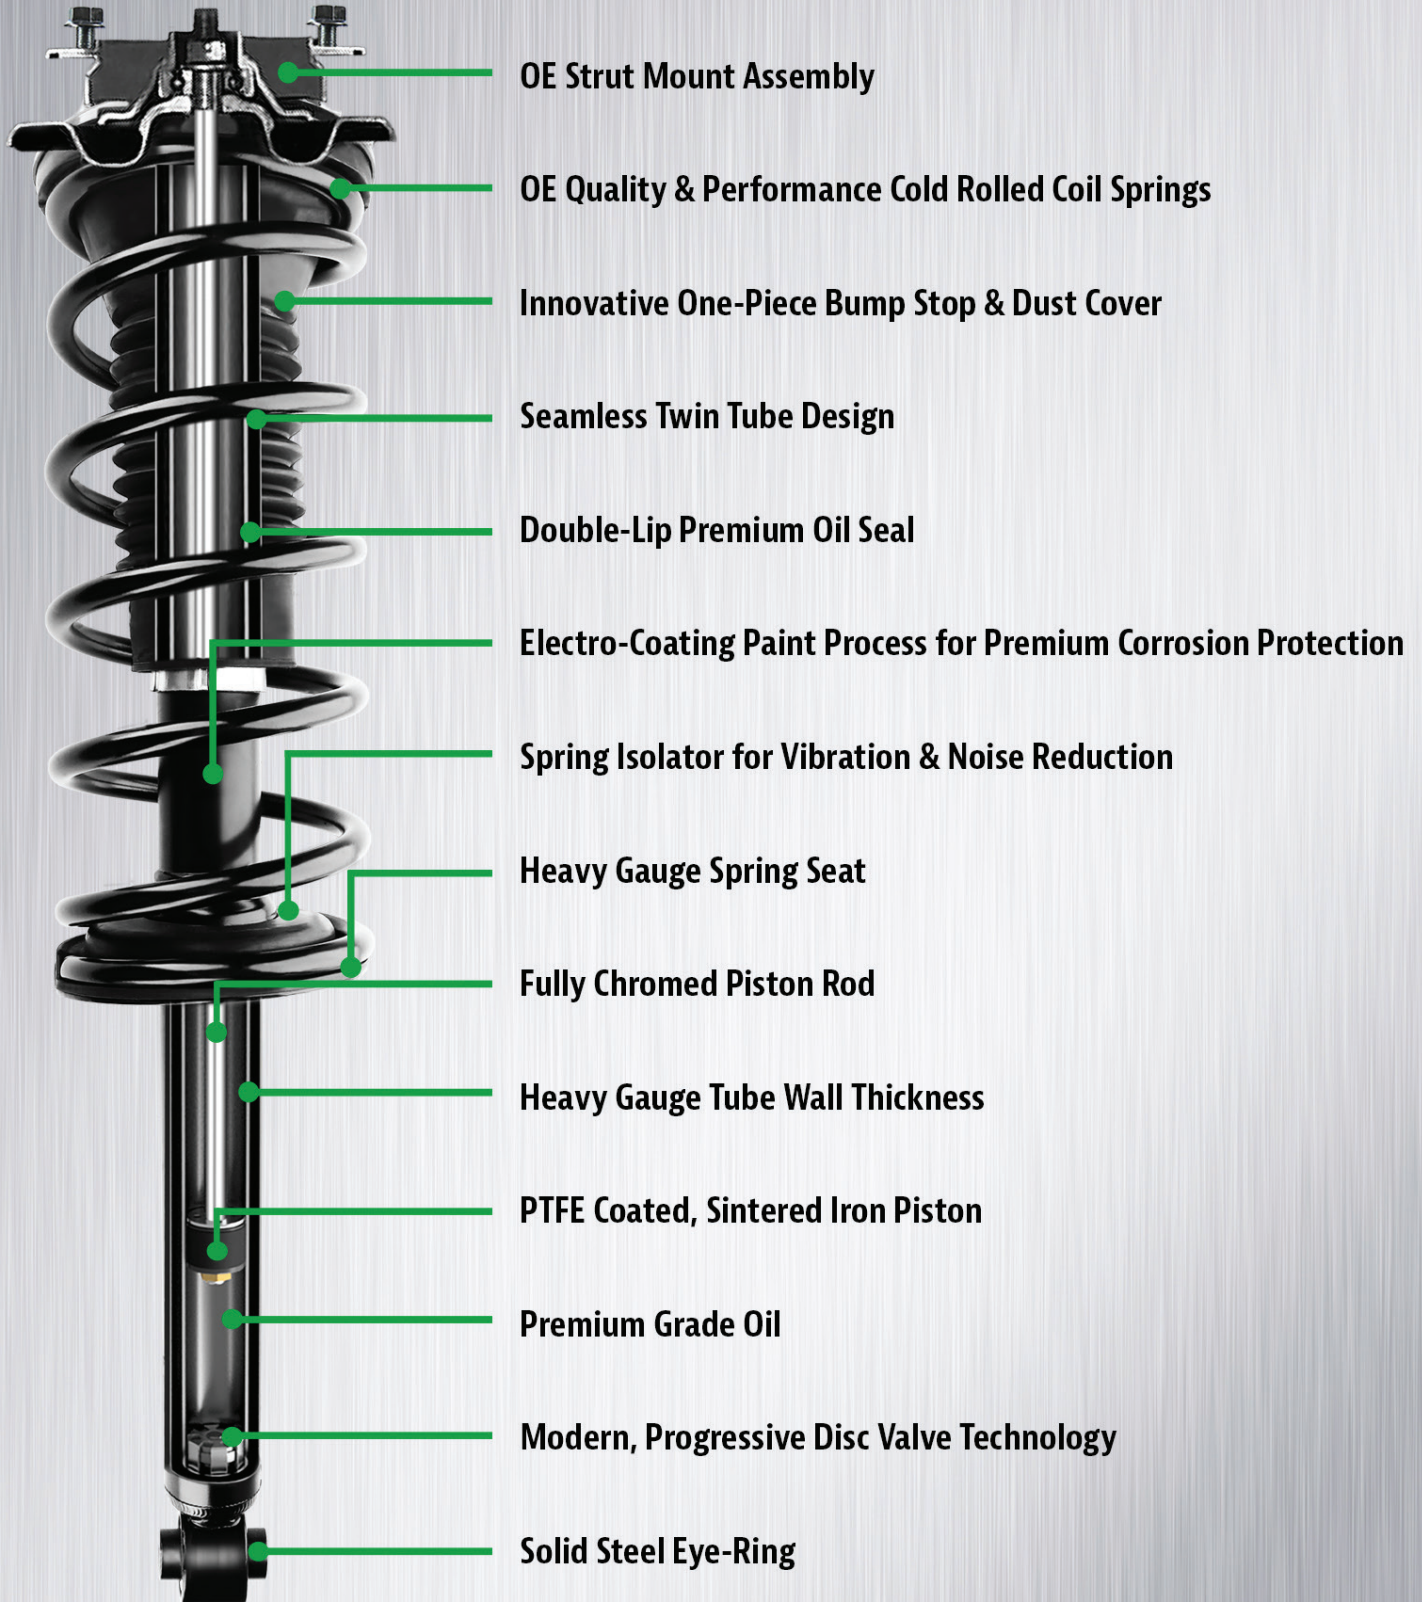

SPEEDY STRUT[®]

COMPLETE STRUT ASSEMBLIES

BY DMA INDUSTRIES

CATALOG

www.sensen-na.com

IATF 16949:2016

SENSEN® Competitive Quality Advantages

	SENSEN	COMPETITION
	SENSEN ® uses OE quality coil spring suppliers for all complete strut assemblies with high standards for quality control and metallurgy.	Competitors use less reliable coil spring sources, which can lead to variances in strength due to inconsistent coil diameters.
	SENSEN ® strut mount assemblies use bearings from a world-class manufacturer with quality awards from companies like Hitachi® Vehicle System.	Competitors use lower quality bearings and bushings which can lead to unwanted noise.
	The quality of oil used in the part is critical to avoid foaming, fade and noise problems. SENSEN ® uses Premium grade oil that keeps its properties at temperatures of 130c to -40c. If the oil does not maintain its properties with a high temperature; the shock/strut assembly will fade at high temperatures and cause noisy operation at low temperatures.	Competitors do not use Premium grade oil.
	SENSEN ® uses NOK double lip oil seals. NOK is a Japanese premium quality seal supplier.	Competitors use oil seals of reduced quality, increasing the risk of misting and premature lifecycle failure.
	Piston rod quality is critical to the longevity of the shock/strut assembly. SENSEN ® produces their own piston rods with Japanese grinding machines for excellent concentricity. SENSEN ® has their own automated hard chrome plating line to ensure the roughness (RMA) meets OE standards.	Competitors have reduced finish quality, which can lead to premature seal failure, causing leaks.
	SENSEN ® uses seamless steel tubes. This leads to improved concentricity and longevity.	Competitors use welded seam tubes, making them less durable.
	The quality of valve discs is critical to the proper performance of the shock/strut package over a wide range of road conditions and temperatures. SENSEN ® uses OE quality suppliers. Each valve pack is engineered specific to the vehicle application.	Some Competitors use sub-standard valve discs, leading to reduced performance quality.
	All hardware used with SENSEN ® shocks/struts is equivalent to SAE Grade 8 standards.	Not all Competitors include hardware.