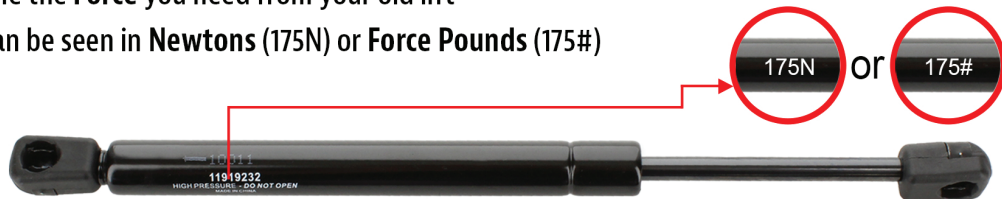

4. Determine the Force you need from your old lift

- Force can be seen in Newtons (175N) or Force Pounds (175#)